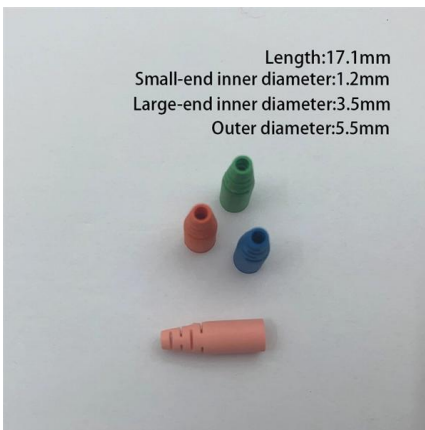

### Cable Tray

6" Flanged Cable Tray Also available in 2" 4" & 8" All our trays conform to BS 61537:2007 and tested in accordance with BS EN 61537. Earth continuity

Length:17.1mm  
Small-end inner diameter:1.2mm  
Large-end inner diameter:3.5mm  
Outer diameter:5.5mm