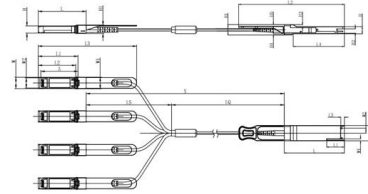

Unit mm

GSFP28	L	L3	L2	L3	L4	W	W1	W2	H	H1	H2	H3	H4	H5	H6
Max	72.2	-	128	4.35	61.4	18.45	-	6.2	8.6	12.4	5.35	2.5	1.6	2.0	-
Type	72.0	-	4.20	61.2	18.35	-	-	8.5	12.2	5.2	2.3	1.5	1.8	6.55	-
Min	68.8	16.5	124	4.05	61.0	18.25	2.2	5.8	8.4	12.0	5.05	2.1	1.3	1.6	-

SFP28	L	L1	L2	L3	W	W1	W2	H	H1	A
Max	57.6	47.7	44.55	119.9	13.8	14.0	12.3	8.7	10.3	45.25
Type	57.4	47.5	44.35	117.9	13.55	13.8	12.1	8.5	10.1	45
Min	57.2	47.3	44.15	115.9	13.3	13.6	11.9	8.4	9.9	44.65

Steel cable tray

The flexible coupler provides easy installation without measuring and cutting cable tray side rails. Once installed, the coupler allows for electrical continuity, therefore eliminating the requirement for a