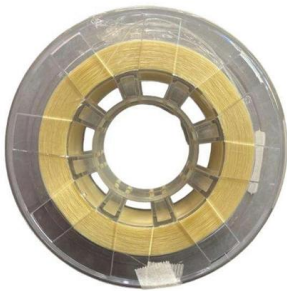

Precision Explore an advanced dimension of cable organization

Cable trays

Our cable trays are produced in fit for purpose materials like stainless steel, galvanized, aluminium and fibreglass (FRP/GRP) composites to suit any project

EZ-FIT Medium Duty Cable Tray

Wesco Electrical LTD offers a wide range of Galv. Cable Tray - Medium Duty Cable Tray in Ireland. Available for express delivery. Order Online Today.

Hot-Dipped Galvanized Trof Cable Tray

Hot Dip Mill-Galvanized steel (ASTM-A-653-G90 CS) is zinc coated by a hot dip process Generally used indoors or in locations not exposed to the elements or