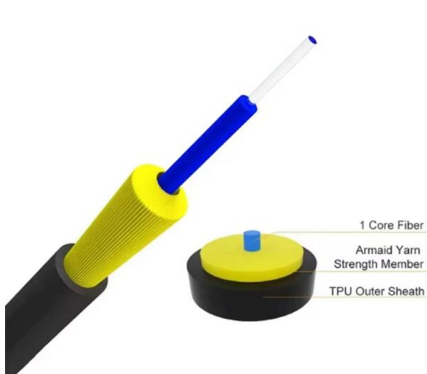

Understanding Distribution Boxes: A Comprehensive Guide

A distribution box, also known as a power distribution box or electrical distribution box, is used to distribute electrical power safely to multiple