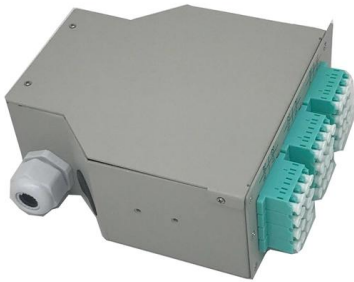

Distribution Box

220 Power Distribution Box 220 Power Distribution Box, also called power and lighting distribution control box. Most of them are closed vertical installation. Due