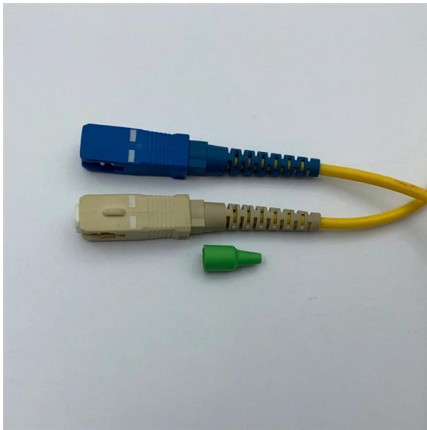

China Durable Iron Distribution Box Manufacturer

The box body is made of high-strength iron plate, featuring a stable structure and strong protection. The surface of the box has anti-rust and anti-corrosion treatment and is suitable for indoor places.

The Box Material Of The Distribution Box Is Generally

The strength and corrosion resistance of steel plate make it a common material for the box of the distribution box, and its good conductivity also

Distribution Box

Metal Distribution Box Features Continuously welded seams Foam-in-place seamless gasket 120-degree opening heavy-duty industrial hinges IP66 protection rating against dust and water according