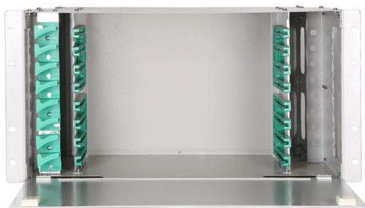

How to Install Cable Tray: A Comprehensive Guide to Different Cable

Welcome to our step-by-step guide on installing cable trays! In this video, we'll explore the different types of cable trays available and provide detailed instructions for their installation.