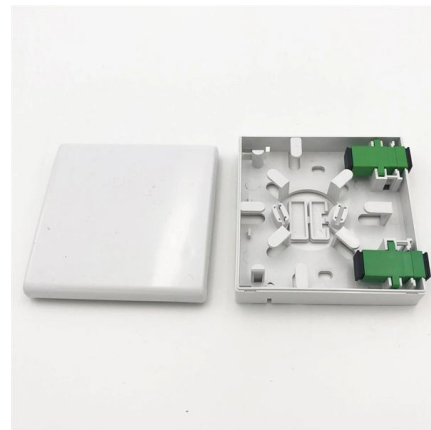

Adam Tas Corridor Energy

Is the cable tray connected to the fixed support

Is the cable tray connected to the fixed support

Unistrut Cable Tray Support Structures

Cable Tray systems are often used to support electric power, signal, control, instrumentation, and communication cables used for power distribution and

A Guide to Installing and Supporting Electrical Cable Trays

This guide covers the critical steps, from selecting the right electrical cable tray and performing accurate cable fill calculations to managing a safe cable pull through

Stumped by the Code? NEC Rule Regarding Cable Tray

Cable trays used to support service-entrance conductors must contain only service-entrance conductors unless a solid fixed barrier separates the

A Guide to Cable Tray Accessories and Their Functions

Guide to cable support systems

The load capacity of the cable trays according to the support width can be read off in the diagram using load curves - here, shown as an example for a cable tray with the tray widths 100 to 600 mm.