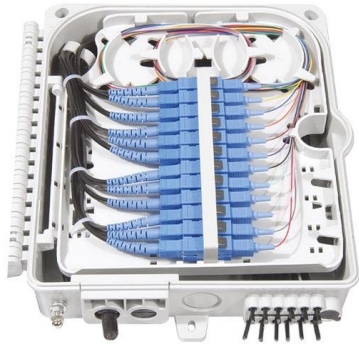

Adam Tas Corridor Energy

Italian aluminum alloy junction box

Italian aluminum alloy junction box

Ex e junction boxes and terminal boxes aluminium

Ex e junction boxes and terminal boxes aluminium The aluminium terminal boxes from manufacturer R. STAHL are suitable for safe use in hazardous areas. The terminal boxes are approved for use in

Derivation box or junction box type EU

Enclosures made of die-cast aluminium alloy and them sandblasted or varnished with grey RAL 7035. They have smooth walls, with thickness more than 3 mm

Junction boxes in aluminium alloy with terminal block for

Junction boxes in aluminium alloy with terminal block for multi-pole cables with cable gland for emergency circuits IP66 - 850°C 90' Palazzoli.

Products

EJB series junction boxes are suitable for installation in any areas of a plant where there is a risk of explosion and/or classified as Zone 1, 2,

Application The JBE1 junction boxes are designed for tap, splice or connecting of conductors for control, instrument or power circuit. These boxes are designed for

junction box Manufacturer/Producer , B2B companies and suppliers