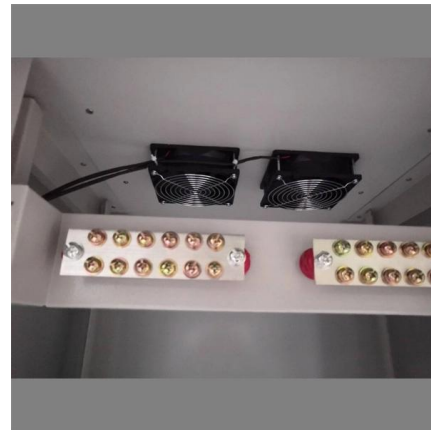

junction box Manufacturer/Producer , B2B companies and suppliers

From high voltage solutions, junction boxes and control stations in hazardous areas through to the very latest in world quality heating and smart marine lighting solutions.