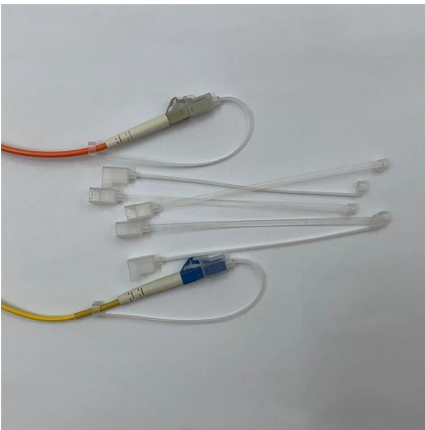

Derivation box or junction box type EU

Enclosures made of die-cast aluminium alloy and them sandblasted or varnished with grey RAL 7035. They have smooth walls, with thickness more than 3 mm

Junction boxes in aluminium alloy with terminal block for

Junction boxes in aluminium alloy with terminal block for multi-pole cables with cable gland for emergency circuits IP66 - 850°C 90' Palazzoli.

Products

EJB series junction boxes are suitable for installation in any areas of a plant where there is a risk of explosion and/or classified as Zone 1, 2,