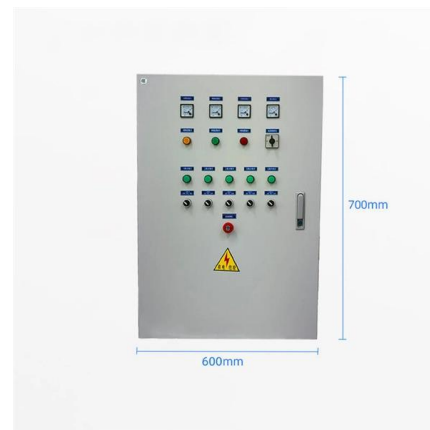

Defining OLT: Optical Line Terminal

An Optical Line Terminal (OLT) is a fundamental element within optical communication networks, serving as a hub that facilitates the transmission and reception of data, voice, and video services to