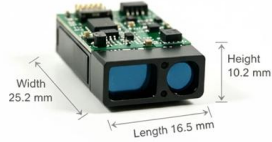

Optical Line Terminal, Optical Transceivers, and FTTH Solutions

Optical Line Terminals (OLTs) are a crucial component in modern fiber optic networks. These sophisticated devices serve as the gateway for high-speed internet access, connecting users to the

Basic Knowledge About Optical Line Terminal (OLT)

Basic Knowledge About Optical Line Terminal (OLT) With increasingly advanced and matured technologies in telecommunication network, Fiber to the Home (FTTH) has drawn much

Optical Line Terminal

Manufacturer of Optical Line Terminal - 4 Port Net Link GEAPON OLT, 4 Port Epon Optical Line Terminal, GPON 8 Port Optical Line Terminal and 4 Port Syrotech

Optical Line Terminal(OLT)

An optical line terminal (OLT), also called an optical line termination, is a device which serves as the service provider endpoint of a passive optical network.