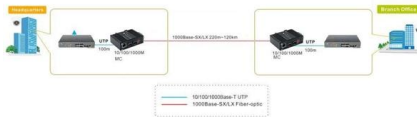

Adam Tas Corridor Energy

Jamaica Technical Support OTN Router 200G

Jamaica Technical Support OTN Router 200G

AMIT MDG100 & MDG200 , OnLogic Support

Use the search box above to find the "technical resources" page for your specific model for help opening the system. Follow those steps to open the chassis and

Flow

Choose your Country Anguilla Antigua Barbados
Bonaire British Virgin Islands Cayman Curacao
Dominica French St. Martin Grenada Jamaica
Montserrat Saba

200G OTN MUXPONDER

The 200G OTN Muxponder supports service monitoring capabilities, such as performance monitoring that follows the service from ingress to egress. This capability makes it an ideal unit for business

Muxponder Technology

The 200G muxponder aggregates services between 8G and 100G. The typical rates and protocols supported include: 10GbE, 40GbE, 100GbE, 8G/16G/32G FC, STM-64/OC-192, OTU2/OTU2e,

100G/200G OTN DCI-BOX

Optical transport network

An optical transport network (OTN) is a digital wrapper that encapsulates frames of data, to allow multiple data sources to be sent on the same channel. This creates an optical virtual private network