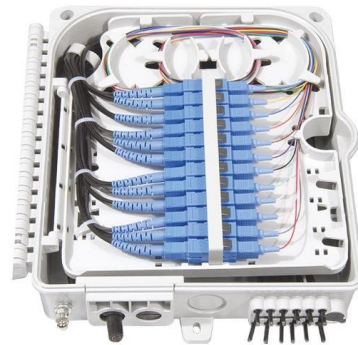

Wi-Fi Connection Guide: How to Get Connected , Flow Jamaica

Enhance your connectivity with Flow Jamaica's Support Guide on getting a Wi-Fi connection. Follow step-by-step instructions for a reliable and secure network.

200G Coherent OTN Solution for Data Center

To achieve massive information interaction and meet the demand for ultra-high speed and ultra-bandwidth data center interconnection (DCI), QSFPTTEK has

OptiX OSN 1800 OTN Platform

The Huawei OptiX OSN1800 is a series of box architecture Multi-Service Optical Transport Network (MS-OTN) transmission equipment that supports Time