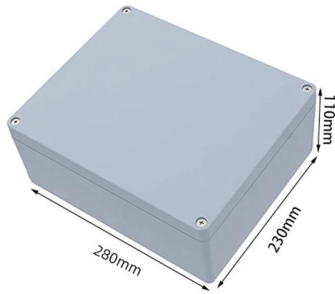

How to Install Cable Tray: A Comprehensive Guide to Different

Welcome to our step-by-step guide on installing cable trays! In this video, we'll explore the different types of cable trays available and provide detailed instructions for their installation.

Jamaican Trays

Check out our jamaican trays selection for the very best in unique or custom, handmade pieces from our decorative trays shops.

JAMB20 JAMAICAN ANCILLARY AMBIENT PLAIN

Ambient plain top cupboard, suitable for a variety of uses. Ideal for all catering establishments, schools & colleges, residential care homes, pubs, hotels and cafes.

SpaceX Starlink Gen 3 (Latest Model) Installation in

In this video SpaceX Starlink Gen 3 (Latest Model) Installation in Jamaica (DIY) Living with Tray 47.8K subscribers Subscribed