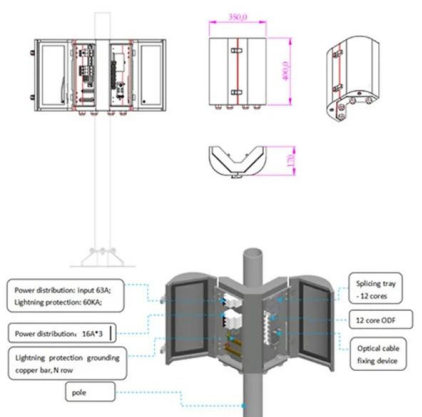

Splice Tray , Splice Box , ST-2D24A , LongXing

The splice tray ST-2D24A manufactured by LongXing is used in optical distribution frame, terminal box, and splice closures for the capacity of 24 cores