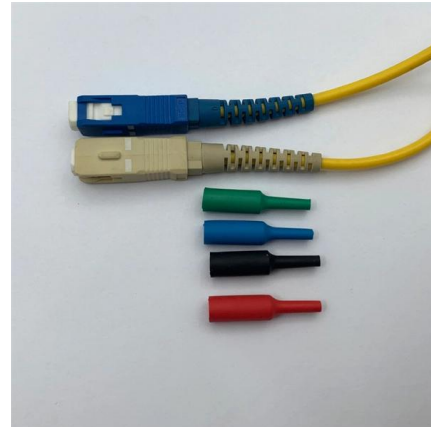

16 Port Optical Cable Distribution Box For 24 Cores

The 16 Port FTTH fiber distribution box allow for terminating 2 feeder cable, it can hold 1x8 or 1x16 plc splitter to realized the optical signal splitting.

LC 24 Cores Optical Patch Panel Fiber Optic

LC 24 Cores Optical Patch Panel Fiber Optic Distribution Box, Find Details and Price about Distribution Box Patch Panel from LC 24 Cores Optical Patch Panel Fiber