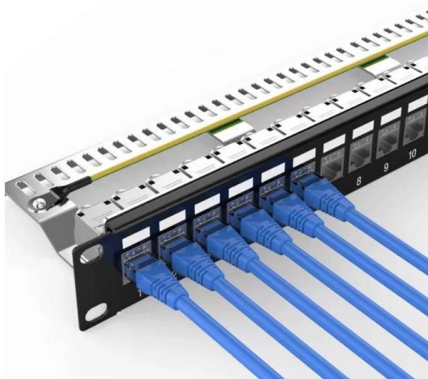

12 Cores Slidable Rack-Mount Fiber Optic Distribution

12 Cores Slidable Rack-mount Fiber Optic Distribution Frame for FTTH/FTTX Slidable rack-mount fiber optic distribution frame is with the drawer for splicing,

24Cores IP68 Fiber Optic Distribution Box

It intergrates fiber splicing, splitting, distribution, storage and cable connection in one unit. Meanwhile, it provides solid protection and management for the FTTX network building.

How to choose the number of fiber cores?

Common fiber cores include 1 core, 2 cores, 6 cores, 8 cores, etc., and there are many types. This article will focus on the number of fiber cores,

FTTH ODF 24 Cores, 2u, 19" ODF Optical Distribution Box

ODF (Optical Distribution Frame) optical fiber distribution frame is an optical fiber distribution equipment specially designed for optical fiber communication equipment room. It has optical cable fixing and