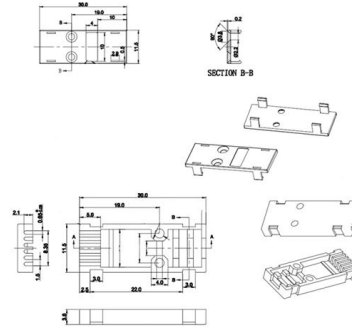

## 12 Cores Slidable Rack-Mount Fiber Optic Distribution

12 Cores Slidable Rack-mount Fiber Optic Distribution Frame for FTTH/FTTX Slidable rack-mount fiber optic distribution frame is with the drawer for splicing,