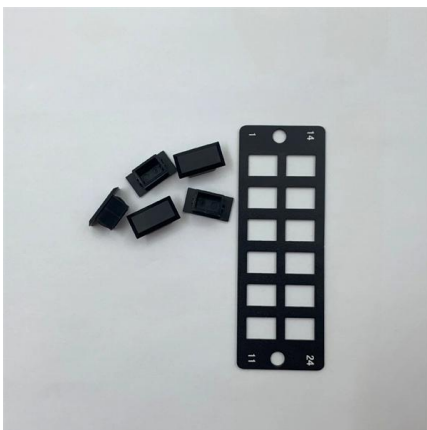

ODF 36 Cores Rack-Mount Fiber Optic Distribution Frame

ODF 36 Cores Rack-Mount Fiber Optic Distribution Frame, Find Details and Price about ODF Splice Tray from ODF 36 Cores Rack-Mount Fiber Optic Distribution

FIBER OPTIC PANELS

The optical distribution frame units (Installed in ODF) offers flexible cabling access, expandable frame design and comprehensive cable management. All series of

Optical Distribution Frames Factory

Optical distribution frame (ODF) is a frame used to provide space for fiber pigtails and fiber cable connection between fiber optic equipment, which can integrate fiber splice tray, fiber optic adapters &