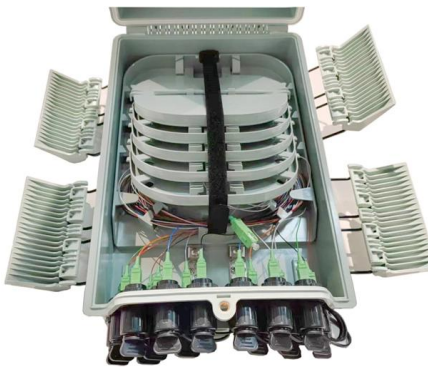

Amazon : Allen Wrench Sets

Browse quality hex key sets featuring chrome vanadium steel construction. Shop allen wrenches in various piece counts for any project.