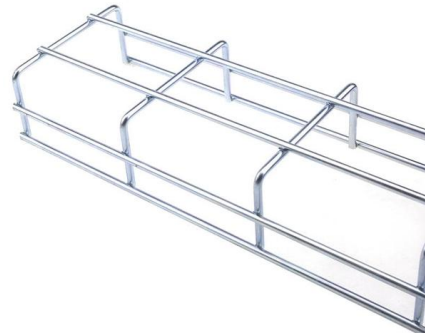

Amazon : Allen Wrench Sets

Browse quality hex key sets featuring chrome vanadium steel construction. Shop allen wrenches in various piece counts for any project.