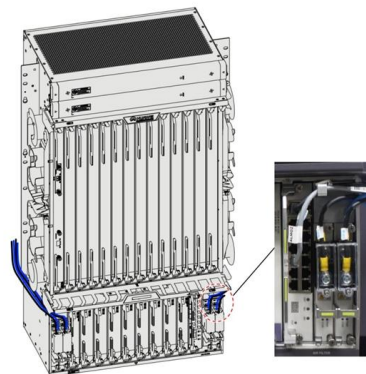

Best 8K Dual Monitor DisplayPort KVM Switch for

The best DisplayPort KVM switch for gaming & home office. Supports dual monitor and high refresh rates like 4K@165Hz/144Hz, 2560x1440@144Hz/120Hz.