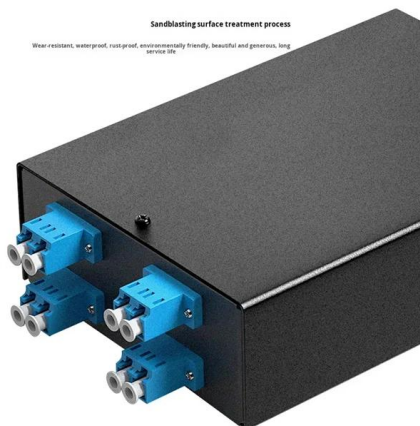

Need durable cable management? Explore premium ladder type cable trays with fire-resistant coatings and UV protection. Ideal for industrial installations. Click to compare suppliers and

Ladder Type Cable Trays

Get high-quality cable trays from Pioneer -- including ladder cable trays, perforated trays, and wire mesh trays. Trusted choice for durable tray solutions.

Aluminium Cable Trays , EAE Electric

The type of cable tray or ladder being used does not generally dictate the support system required, as most supporting types are compatible with various tray