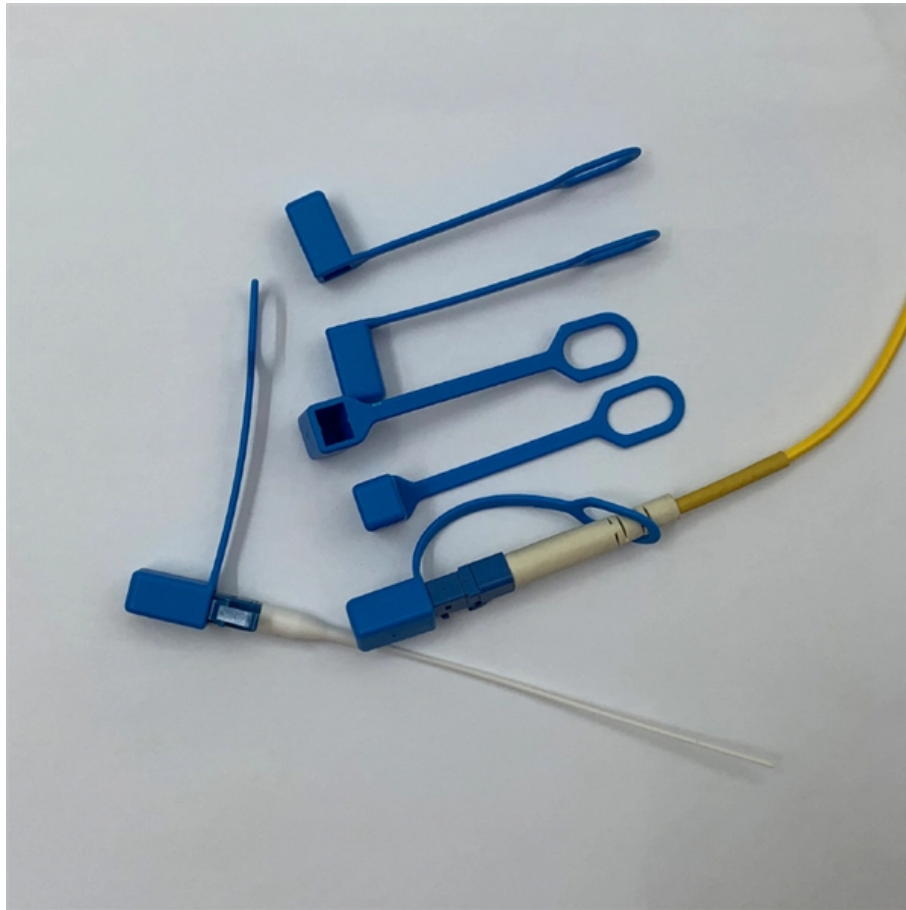

Adam Tas Corridor Energy

Kenya Figure 8 Fiber Optic Cable G 657A1

Kenya Figure 8 Fiber Optic Cable G 657A1

Indoor Outdoor 2 4 6 8 12 Core G657A1 Fiber Optic Cable for FTTH

Figure-8 Aerial Drop Cable is self-supporting cable, The cable consists of individually color coded 900mm secondary coated fibers reinforced with aramid yarns and covered with UV and flame

Figure 8 Self Supporting 12 Core Single Mode Fiber

Figure 8 Self Supporting 12 Core Single Mode FTTH Drop Cable Product Construction Fiber: 250µm colorfiber Fiberglass reinforced plastic (FRP) or Steel

RACK SPLITTER (1 X 8, module type; 0.9mm PVC fiber jacket G657A1) Planar lightwave circuit

(PLC) splitter is a type of optical power management device that is fabricated using silica optical waveguide

Outdoor Fiber Optical Self-supporting Figure 8 Cable