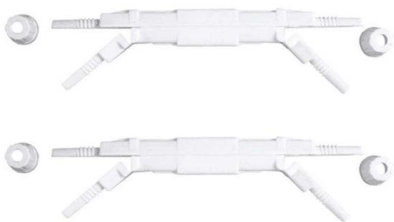

Adam Tas Corridor Energy

Korea FOB Price ODF Patch Panel 4 Cores

Korea FOB Price ODF Patch Panel 4 Cores

Fiber Optic Patch Panel , ODF Optical Distribution

Optimize your network management with our high-density Fiber Optic Patch Panels and ODFs. Available in 1U/2U/4U rack mount and wall mount configurations,

ODF Patch Panel

ODF (Optical Distribution Frame) patch panels are designed to provide a high density 19" rack-mountable solution for next-generation fiber networks, it is used

Optical Fiber Terminal Box ODF 4-port SC Distribution Frame 4 cores