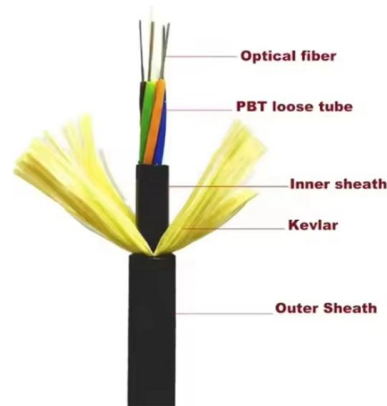

4 Port Mini ODF Fiber Optic Patch Panel for FTTH Network

Product Description FTTH mini ODF 4 Port Fiber Faceplate Fiber optic patch panel is an integrated unit for fiber management, Foclink offer wall mounted fiber optic patch panel and rack mounted fiber optic

Fiber Patch Panel 4 Ports Installed 4 Core SC/UPC

2. Our Quotation includes goods cost, shipping cost and trading charges. 3. The

48 Core Rack Mount Fiber Optic ODF with Price Splicer

48 Core Rack Mount Fiber Optic ODF with Price Splicer Optical Fiber Price, Find Details and Price about Fiber Optic Patch Panel Patch Panel from 48 Core Rack