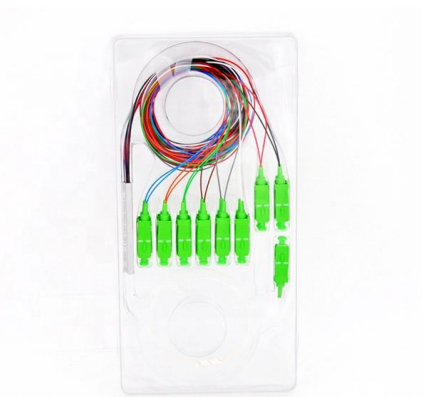

a construction site in Riyadh, a warehouse in Doha, or a port in Kuwait, we handle all the logistics--from customs clearance to final