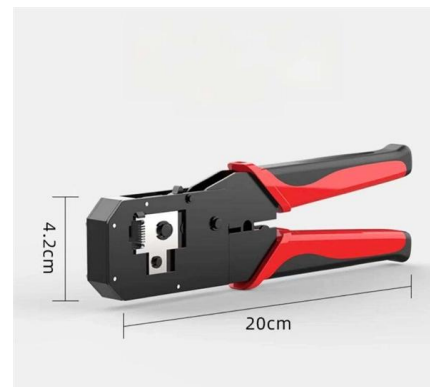

4U Rack Mount Optical Distribution Frame ODF 144 288

UnitekFiber supplies Fiber Optic Distribution Frame or Optical Patch Panel. Our rack mount ODF is in 4U designed and sliding structure. It is made of cold-rolled steel