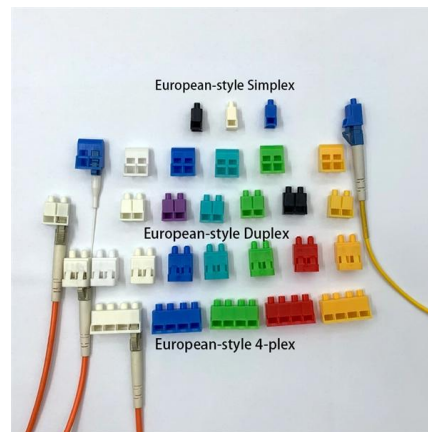

Used 9 Pack Singlemode LC Female to SC Female Fiber Optic Adapter

Our store is committed to supplying Optical Power Meter, Visual Fault Locator, Fiber Optic Cleaning Box/Pen, Fiber Optic Stripper, Cable Stripper, FC LC SC ST Fiber Optical Coupler/Adapter/Connector .

LC Connectors and Adapters , OEM Optical Communication Solutions

We also manufacture an LC adapter family to support LC interconnection. Corning's extensive line of LC connectors offer great performance with very high repeatability and low insertion loss.