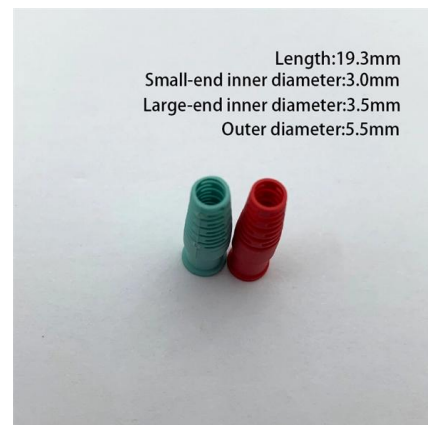

8PCS Fiber Optic OTDR Adapter Kit SC FC ST LC Connector for

When you click on links to various merchants on this site and make a purchase, this can result in this site earning a commission. Affiliate programs and affiliations include, but are not limited to, the eBay