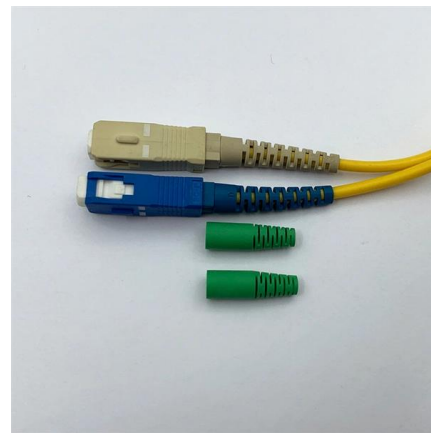

AddOn Networks MPO to 4 x LC, 2m InfiniBand/fibre optic cable 78.7"

MPO to 4 x LC, 2m, AquaDescriptionAddOn Network Upgrades 2m Laser-Optimized Multi-Mode fiber (LOMM) Duplex MPO/4LC fanout OM3 Aqua Patch Cable is a 50/125 micrometer cable that provides

Fiber Optic LC connector Definition and Types & User

An LC (Lucent Connector) is a small form factor fiber optic

LC Fiber Connectors: Types, Applications

LC connectors provide reliable and high performance connectivity in fiber optic networks. The guide covers in depth their

Fiber Optic Connectors and Adapters

MDC connectors, cable assemblies, patch panels and cassettes are intended for dense connector environments, feature proven 1.25mm ferrule technology used