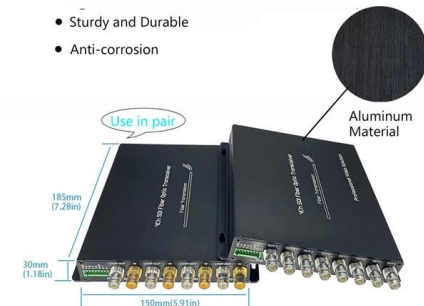

High Quality Aluminum Housing with Compact Size

- Sturdy and Durable
- Anti-corrosion