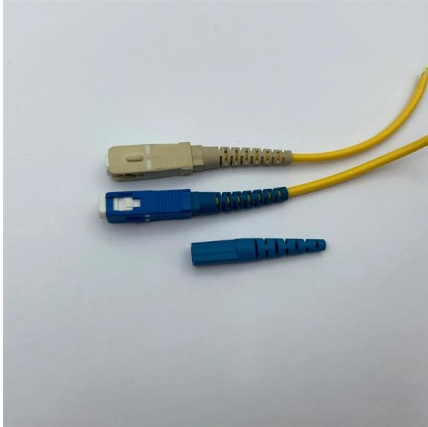

LC connector for fiber optic cable

Legrand Dat Fiber Optic Cable

Fiber optic cable - male left gender - male right gender - lc right connector -lc left connector - 8m length - yellow - pvc - single mode - designed to support gigabit ethernet applications ; patented injection

?Widely Application?Interchangeable optical connector is an essential tool for technicians in the field of measuring fiber parameters. Widely used in FTTX,

StarTech 2m Fiber Optic Cable

Connect fiber network devices for high-speed transfers using this Duplex 50/125 (OM2) Multimode Fiber Patch Cable. It features 50/125 micron fiber for high-speed, high-bandwidth data transmissions over

Optical fiber connector

Field-mountable optical fiber connectors are used to join optical fiber

Fiber Optic Test Pen 80MW 80KM Range Visual Fault Locator for LC

Summary Product Usage: The pen type visual fault locator is specifically designed and maintained for optical cables and circuits, locate defects on wires and cables, search for fiber breakage and

100 Meter OM3 LC to LC Fiber Optic Cable

Cables sells a high quality 100 meter OM3 LC/LC multimode fiber optic patch cable. These 100 m length OM3 10Gb cables have an aqua 50/125 riser rated jacket, duplex LC to LC male connectors