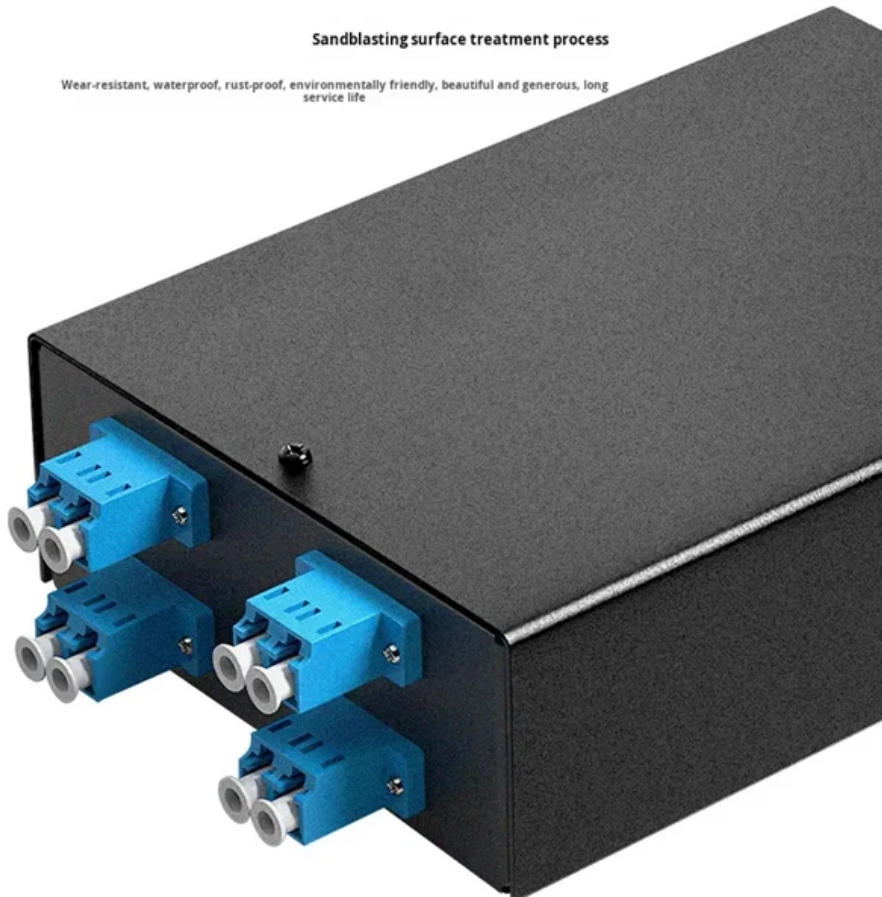

Adam Tas Corridor Energy

LC connector for fiber optic cable

Sandblasting surface treatment process

Wear-resistant, waterproof, rust-proof, environmentally friendly, beautiful and generous, long service life

LC connector for fiber optic cable

Legrand Dat Fiber Optic Cable

Fiber optic cable - male left gender - male right gender - lc right connector -lc left connector - 8m length - yellow - pvc - single mode - designed to support gigabit ethernet applications ; patented injection

- Sturdy and Durable
- Anti-corrosion

OS2 SC/APC LC/APC single-mode fiber optic cable 9/125 10 m

OS2: 9/125 single-mode fiber cable used in networking over large areas or backbone applications between buildings with a maximum distance of 40 km Fiber optic cable type G657.A2 compatible

Multi-fiber Push On (MPO) Connectors

Multi-fiber push on connectors, or MPOs, are fiber cable connectors comprised of multiple optical

fibers. Learn more at Fluke Networks.

Amazon : Fiber Optic Tools

Portable 5-in-1 Fiber Optic Cable Tester with Optical Power Meter, Cable Finder, Visual Fault Locator & RJ45 Network Cable Test, SC/FC/ST Universal Interface with LC Adapter