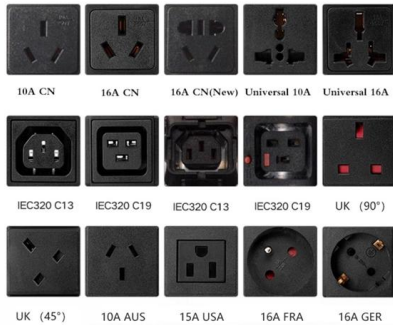

LC connector for fiber optic cable

Legrand Dat Fiber Optic Cable

Fiber optic cable - male left gender - male right gender - lc right connector -lc left connector - 8m length - yellow - pvc - single mode - designed to support gigabit ethernet applications ; patented injection