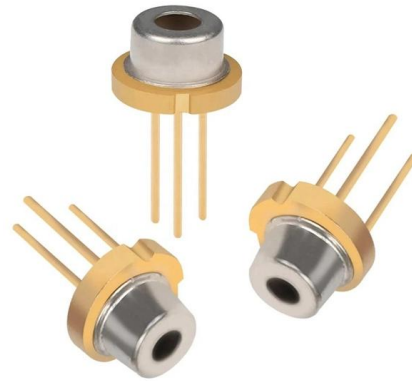

LC connector for fiber optic cable

Legrand Dat Fiber Optic Cable

Fiber optic cable - male left gender - male right gender - lc right connector -lc left connector - 8m length - yellow - pvc - single mode - designed to support gigabit ethernet applications ; patented injection

- Sturdy and Durable
- Anti-corrosion

OS2 SC/APC LC/APC single-mode fiber optic cable 9/125 10 m

OS2: 9/125 single-mode fiber cable used in networking over large areas or backbone applications between buildings with a maximum distance of 40 km Fiber optic cable type G657.A2 compatible

Multi-fiber Push On (MPO) Connectors

Multi-fiber push on connectors, or MPOs, are fiber cable connectors comprised of multiple optical

fibers. Learn more at Fluke Networks.

Amazon : Fiber Optic Tools

Portable 5-in-1 Fiber Optic Cable Tester with Optical Power Meter, Cable Finder, Visual Fault Locator & RJ45 Network Cable Test, SC/FC/ST Universal Interface with LC Adapter

?Widely Application?Interchangeable optical connector is an essential tool for technicians in the field of measuring fiber parameters. Widely used in FTTX,

StarTech 2m Fiber Optic Cable

Connect fiber network devices for high-speed transfers using this Duplex 50/125 (OM2) Multimode Fiber Patch Cable. It features 50/125 micron fiber for high-speed, high-bandwidth data transmissions over