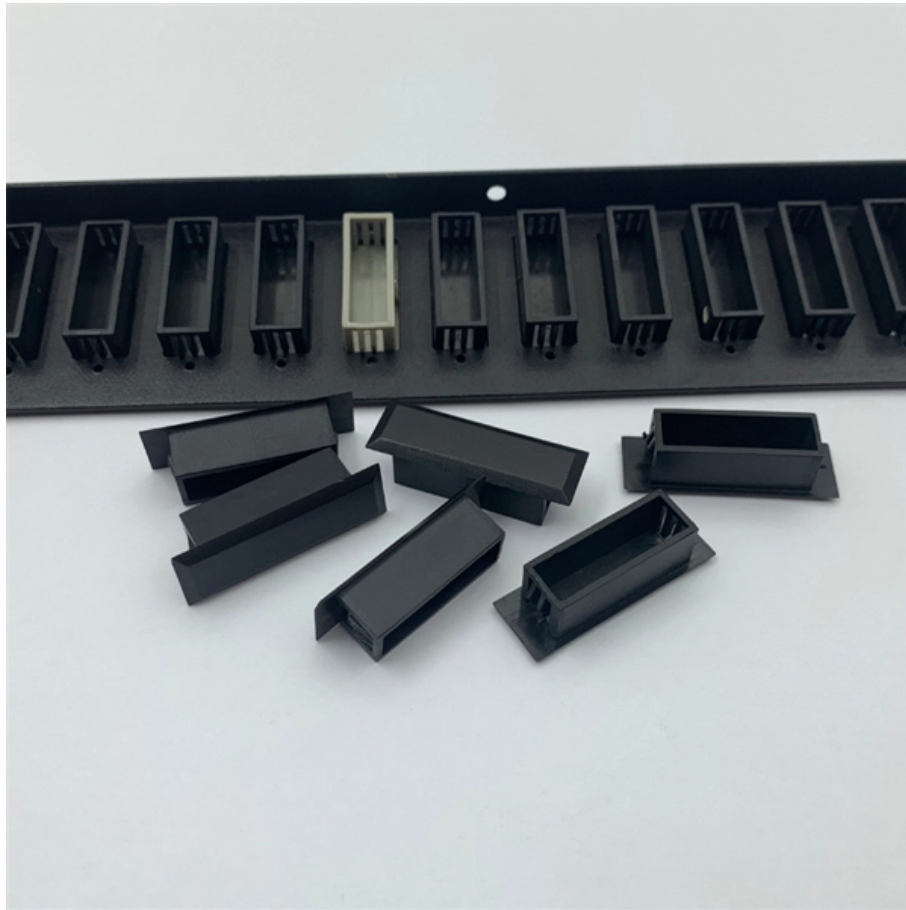

Adam Tas Corridor Energy

Large-span ladder-type cable trays in East Africa

Large-span ladder-type cable trays in East Africa

Cable Ladders Supplier in UAE , Ladder Cable Tray

Leading cable ladder supplier and manufacturer in UAE. We offer durable ladder cable trays for heavy-duty cable management in industrial and commercial settings.

CABLE MANAGEMENT SYSTEMS CABLE TRAYS & ACCESSORIES

We manufacture a wide range of products capable of providing the characteristics which respond to the proposed application, along with quality of assembly, speed of installation, and cost-saving cable trays.

Ladder Cable Tray with Rails and Large Space Rungs

Ladder cable trays are usually made of stainless steel, aluminum, FRP with hot-dipped galvanized, pre-galvanized, polyester, epoxy, powder coated surface.