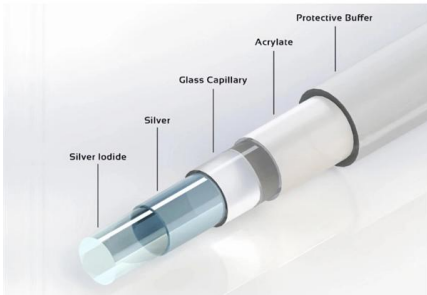

100ZR QSFP28 Coherent Transceiver , Ciena

Scale smarter with the 100ZR QSFP28 coherent transceiver to extend 100G reach, boost fiber to 9.6Tb/s, and cut costs using existing router ports