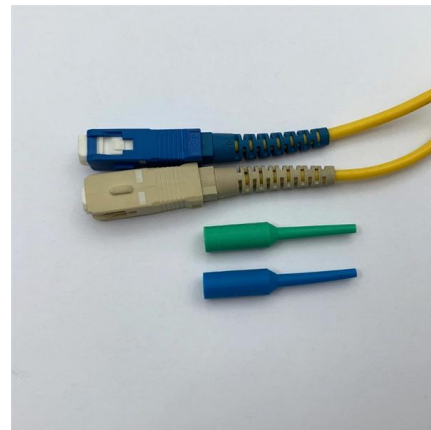

"WT Terminal", SIA , Provision of stevedoring services and sawn

The terminal performs freight forwarding and cargo delivery by rail from the Latvian border to warehouses and organizes cargo transportation by road, including clearance of the necessary