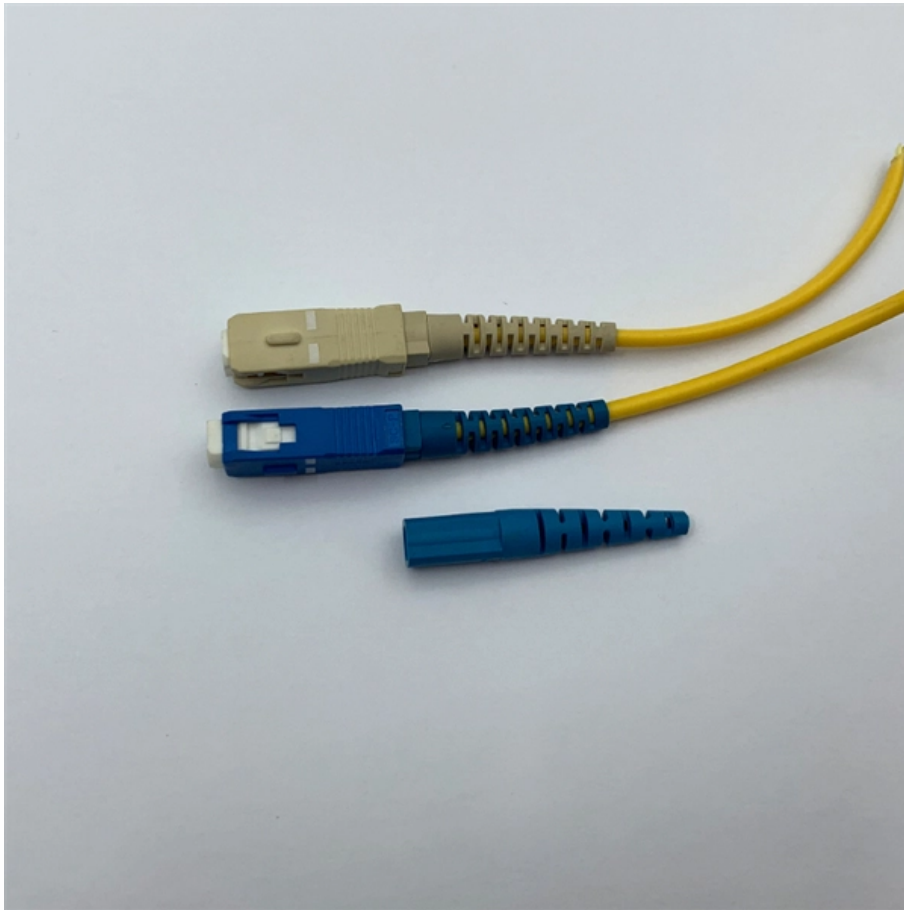

Adam Tas Corridor Energy

Latvian Terminal Box Factory Direct Sales

Latvian Terminal Box Factory Direct Sales

Terminal Boxes

We are a top Australian provider of quality stainless steel enclosures and related accessories at competitive prices. Visit our store to view our products.