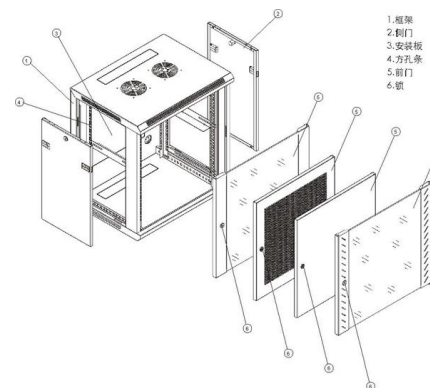

Terminal and equipment

ABX customs terminal is located 500 meters from Riga Freeport; the terminal offers 24-hour customs posts and has up-to-date warehouse equipment. We offer our clients a full package of services:

About Us

In Latvia, Amber Terminal Group operates through a strong partnership in Riga. This cooperation ensures reliable intermodal and multimodal solutions for the Latvian market.

America Box Solutions :: Storage Containers for Sale Latvia

Welcome to America Box Solutions, the leading provider of new and used shipping containers across Latvia. Whether you need a container for storage, transportation, construction, or conversion

ABX Terminal, SIA

ABX Terminal was founded in 1996, and over the years, it has grown into a major player in the Baltic region. The company's headquarters is in Riga, Latvia, a strategic geographical location that serves