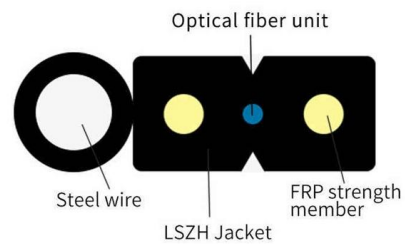

Cable trays and ladders

Add to bag KOPOS Cable trunking LHD 20X20_HD 21x19mm 2m white SKU: 367314291 Cable trunking KOPOS LHD 20X20_HD 21x19mm 2m PVC IP40 IK06 White In stock EUR 2.16 Add to bag