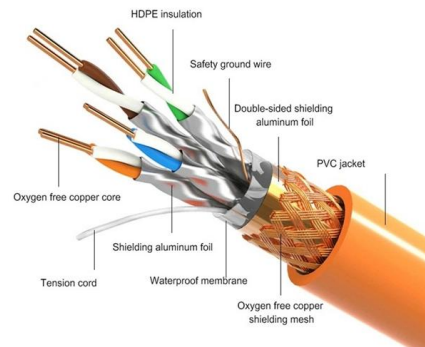

PRODUCT DETAILS

WBT Performance Cable Tray Side Car , nVent CADDY

The nVent CADDY WBT Performance Cable Tray Side Car offers support off the sides of wire basket while additionally offering continuous support alongside pre-installed wire basket trays.