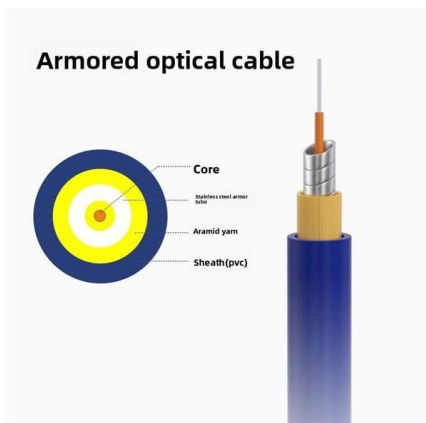

Fiber optic splice boxes

The fiber optic 19" rack splitter boxes, specifically the FP-19 type, stand out as ideal solutions for industrial applications owing to their robust design. These boxes are engineered to withstand the