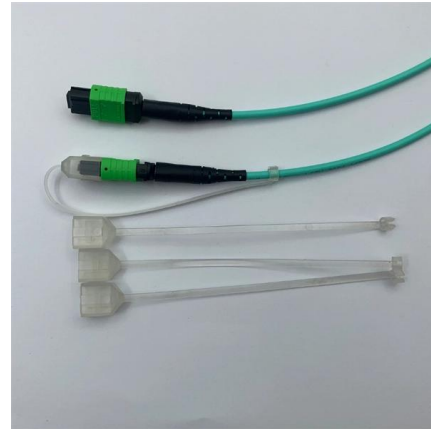

Fiber Optic Splice Enclosure, Optical Fiber Splice Box IP68

Fiber Optic Splice Enclosure, Optical Fiber Splice Box IP68 Waterproof Horizontal for Pipeline (24 core) : Buy Online at Best Price in KSA - Souq is now Amazon.sa: Electronics Keep the item in its original

Fiber Optic Splice Boxes

Find reliable splice boxes for fiber optic networks. Durable, waterproof, and available in various sizes. Perfect for FTTH and other optical communications.