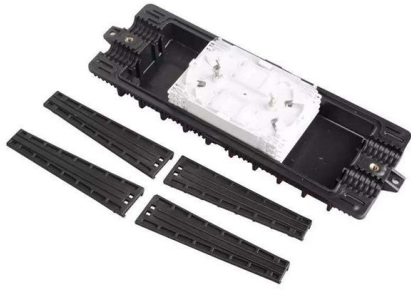

Fiber Adapters

CommScope fiber adapters and connectors--including LC to SC adapters--are designed for excellent optical and mechanical performance--including simplex, duplex, and ganged options for singlemode

1. 框架
2. 侧门
3. 安装板
4. 穿孔条
5. 前门
6. 锁

LC Connectors and Cable Assemblies

LC Adapters and Cable Assemblies meet the growing demand for small form factor, high-density fiber optic connectivity with simplex, duplex, single-mode and multimode options. These connectors

Tech.GiftAbay GESD 4PCS 6 Duplex 12 Core LC Adapters OM3

Key Features 4PCS LGX Footprint OM3 Fiber Patch Panel Loaded with 6 Duplex LC 12 Fiber Ports Adapters, Streamlines Fiber Optic Cable Patching Ceramic Inserts, Constructed in High Quality Steel