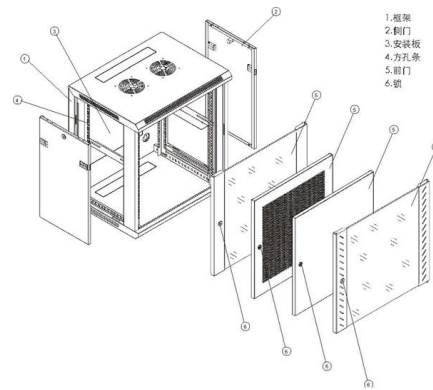

Fiber Adapters

CommScope fiber adapters and connectors--including LC to SC adapters--are designed for excellent optical and mechanical performance--including simplex, duplex, and ganged options for singlemode

1. 框架
2. 侧门
3. 安装板
4. 穿孔条
5. 前门
6. 锁