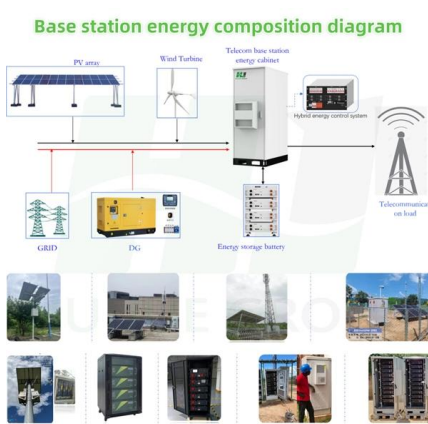

Fiber Panels, Modules & Cassettes

Explore CommScope's efficient and scalable fiber splice panels designed for seamless connectivity. Accommodating LC, SC, and MTP/MPO connectors,