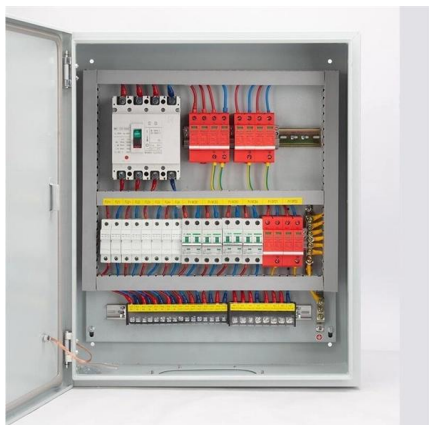

Equiplast SARL Lebanon

EQUIPLAST SARL imports raw materials from several companies worldwide, uses them in the production of pipes, and also sells these raw materials to other manufacturers in Lebanon.