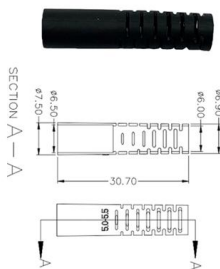

Smart Locks - Smart Systems - Dahua Lebanon

Smart Systems is the dahua distributor in Lebanon. We offer end-to-end security solutions, systems, and services to create values for city operations, corporate management, and consumers.

Servaumatic

It undertakes the activities and works listed below both inside and outside Lebanon: Import, export and distribution of electrical material, equipment and systems.

Al Bonian Group , Innovation You Can Count On

Al-Bonian Group specializes in industrial electrical equipment trading and supply, offering high-quality products and services since its establishment in Lebanon.