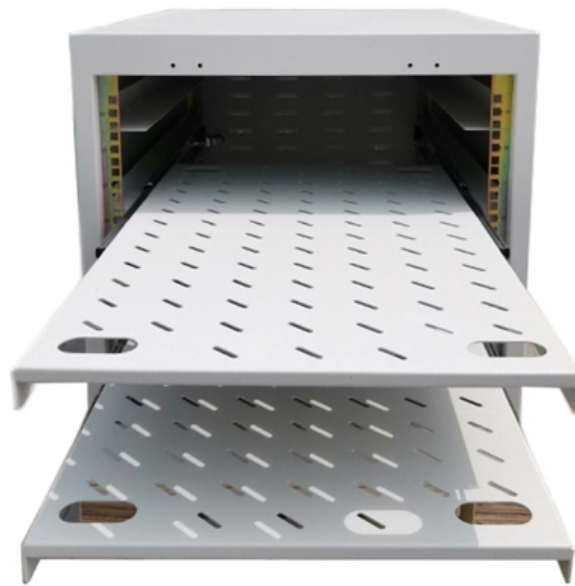

Adam Tas Corridor Energy

Libyan Aluminum Alloy Cable Management Frame