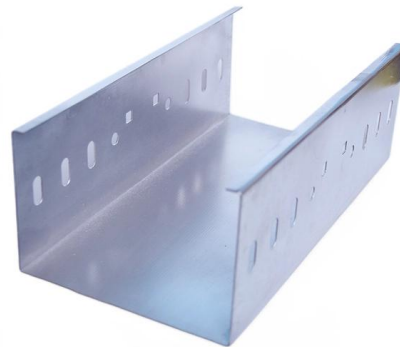

Aluminium Alloy Plates, Sheets, Pipes, Bars & Extrusion Supplier in Libya

Company Brochures Company Info Aluminium alloy 1100, 2014, 2017, 2024, 5052, 5083, 5754, 5086, 6061, 6082, 7050, 7075, 8011 products Supplier in Libya Aluminium sheets, Plates & strips supplier