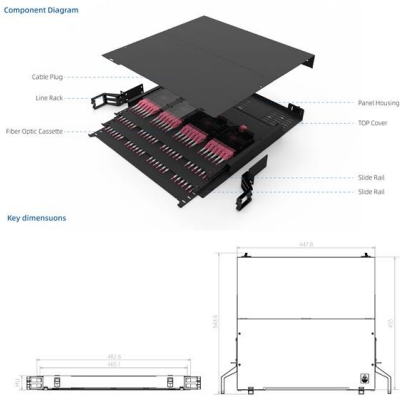

Aluminum Alloy Wire & Cable Management - Mouser

Mouser offers inventory, pricing, & datasheets for Aluminum Alloy Wire & Cable Management.

Aluminum Alloy Cable Management for Modern Workspaces

Discover durable, sleek aluminum alloy cable management solutions designed to organize office and home desks efficiently. Reduce clutter and enhance aesthetics with customizable, eco-friendly