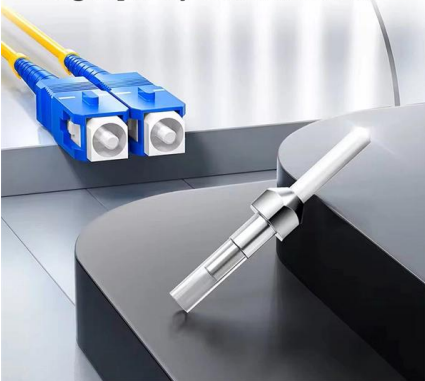

Aluminum Frame Profile --Huixin Aluminum

Libya Series Aluminum Window & Door Profiles
Huixin aluminum profiles are used for the production of door frames, windows and curtain walls, including profiles

ALUMINIUM ALLOY CABLE LADDER

Lepin offers runway and accessories, which are made of special profile aluminum with high strength and low weight to minimize deflections with highest quality standards under stringent ISO 9001

High-quality ceramic ferrule