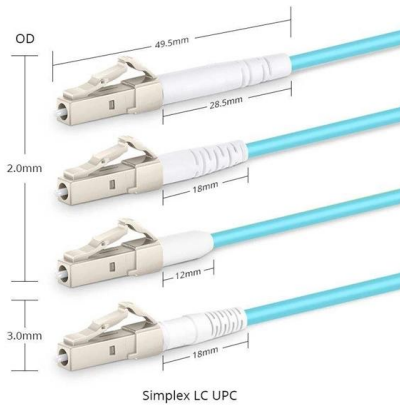

Aluminum Alloy Cable Trunking in Germany Industrial Cable Management

Discover how our aluminum alloy cable trunking in Germany to help Industrial Cable Management Initiative with unmatched strength, conductivity, and durability. Detailed specifications and project

Cable Management Units Aluminium HPDC In Libya

As one of the trusted Cable Management Units Aluminium HPDC Manufacturers in Libya, we use advanced die casting techniques and strict quality checks to make sure that every component meets