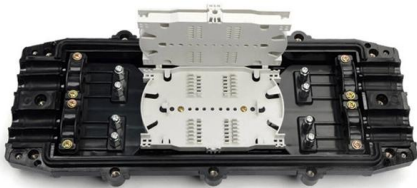

role in enhancing the reliability of optical communication systems.

Fiber Optic - AFAQ ICT , Information Communication Technology

The company offers a wide range of services, including fiber optic network design, installation, and maintenance, as well as fiber optic cable testing and certification.

Fiber Patch Cord Manufacturer, MPO Cable, Fiber Optic Connector

Fiber Patch Cord Supplier, MPO Cable, Fiber Optic Connector Manufacturers/ Suppliers - PUNO OPTIC TECHNOLOGY CO., LIMITED

Designing and Analysis of (FTTH) Fiber to the Home Network for the

Future-Proofing: The use of fibre optic cables, which carry light through glass or plastic, positions FTTH to accommodate future technological advancements.

LC Fiber Optic Patch Cord, LC Patch Cable

The LC Fiber Optic Patch Cord is with a small form factor (SFF) connector and is ideal for high density applications. The LC fiber patch connector