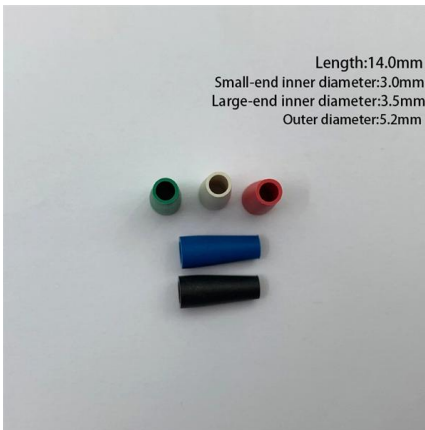

Production Process of Fiber Optic Patch Cord

After all the testing, the patch cords would be packed according to customers' needs. Usually, each patch cord would be packed in one plastic bag,

Key Components & Specifications of Fiber Optic

This article series introduces engineers and technicians to various aspects of the production process to manufacture world-class fiber optic cable

Understanding the Lifecycle of Fiber Optic Patch Cords

The journey of a fiber optic patch cord begins with its design. Engineers consider factors like length, connector type, and fiber specifications.

LPTIC

The development of the strategic plan for the holding company and group companies aligns with the vision of the Libyan Holding Company LDT 2030. The project consists of four stages, with the current