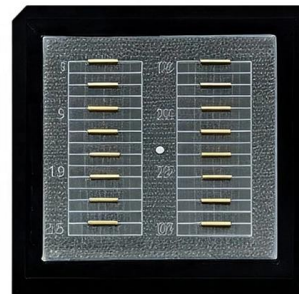

RackSolutions 1U Equipment Sliding Rack Shelf

1U Equipment Sliding Rack Mount Shelf support equipment up to 27" deep and 95 lbs weight capacity. Dell, HP, and Lenovo compatible. Tower-to-Rack conversion.