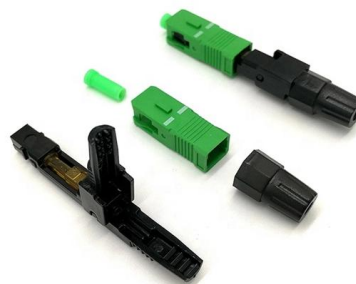

### **Hager Klik Lighting Distribution System**

Klik Lighting Distribution Boxes Klik marshalling boxes are used in conjunction with Klik 3 and 4 pin plugs to connect luminaires within an area. The Klik marshalling