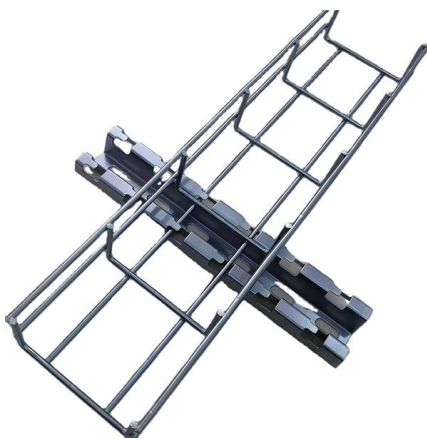

FTTH Distribution Terminal Box, FTTH Fiber Optic

Our fiber optic terminal boxes come in various sizes and designs, including 2 ports, 4 ports, 8 ports, 16 ports, 24 ports, and 48 ports, providing flexibility for different