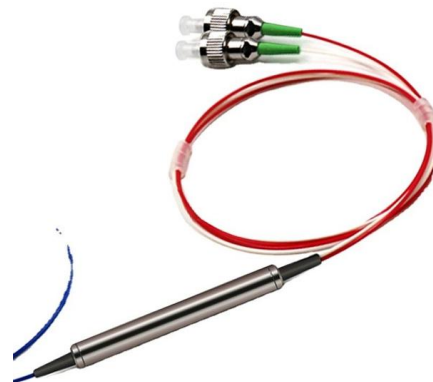

It can be used for protective connection of cable and layout pigtails, and fiber optic terminations of optic access network. It is suitable for outdoor, corridor, weak

Fiber Terminal Box, 2 Cores Suitable for SC/LC Port,