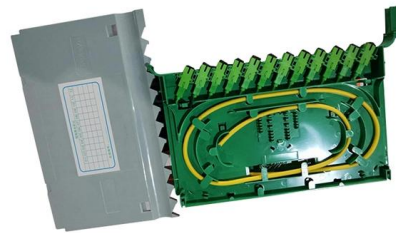

Fiber Optic Terminal Box China Manufacturer , Hello Signal

Explore Hello Signal's range of IP65/IP68 Fiber Optic Terminal Box, designed for optimal fiber distribution in diverse environments. Our terminal boxes are