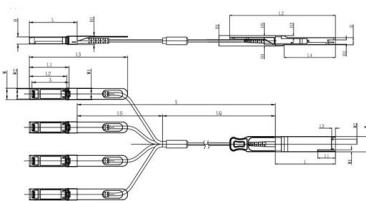

Wholesale 2 Port Fiber Optic Terminal Box Metal Clip

Order online 2 port fiber optic terminal box with low price starting at $0.88, suitable for FTTH installations. Shop verified suppliers with minimum order of 1 unit, ideal

China Terminal Box Manufacturers and Suppliers

Therefore, the terminal box is usually installed on a 19-inch rack, which can accommodate a large number of fiber optic cable ends. As the carrier of

Durable FTTH Terminal Box , Fiber Termination

Explore reliable FTTH terminal boxes for secure fiber termination and distribution. Wall-mounted design, robust build, for home and industrial optical networks.

Unit mm