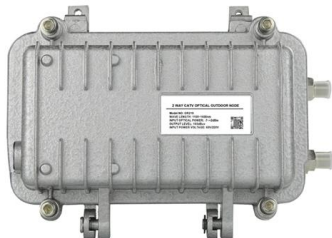

FTTH 24 Core Fiber Optic Distribution Box Optical Fiber Terminal Box

FTTH 24 core fiber terminal box is suitable for the distribution and terminal connection for various kinds of optical fiber system, especially suitable for mini-network terminal distribution, in which the optical

2 Port Fiber Optic Wall Outlet Terminal Box Preloaded

The 2 Port Wall Outlet Terminal Box is a widely customizable product. MEXFOSEV® adds the option for pad printing to include the customer logo, to

48 Cores Wall Mounted Fiber Optic Terminal Box As

2 Cores Fiber Optic Terminal Box for FTTH/FTTX, Find Details and Price about FtkS-1805-02b Fiber Optic Terminal Box from 2 Cores Fiber Optic Terminal Box for

24 Core Fiber Terminal Box

We're one of leading 24 core fiber terminal box manufacturers and suppliers in China. Source here the best customized 24 core fiber terminal box wholesale