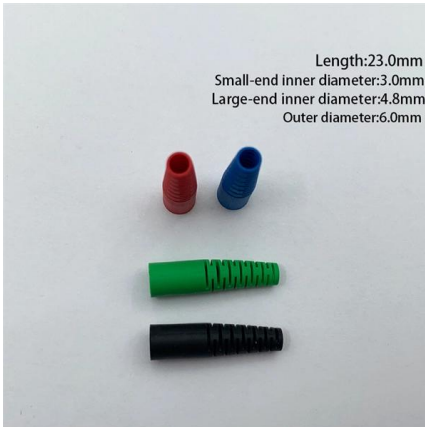

MU Connector Upgrade Version Overseas Warehouse