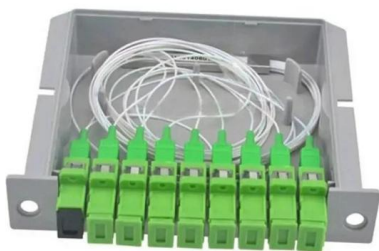

Madagascar Electricity Transmission Network

Data for medium and high voltage transmission lines in Madagascar. The data were compiled for