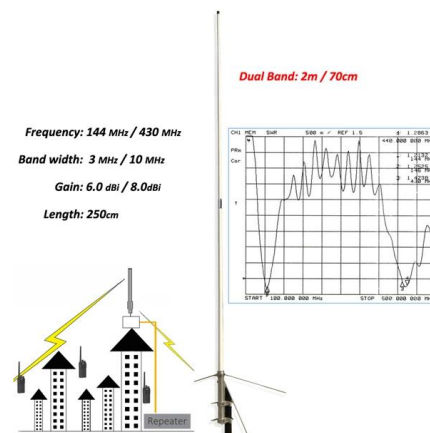

Enclosure

Home / Products / Electrical Distribution (LV) / Distribution Box and Enclosure / Enclosure

DISTRIBUTION BOX

A reliable power distribution board increases both system availability and the safety of man and machine. Thanks to our modular system, the right solution for any application is just waiting to be put