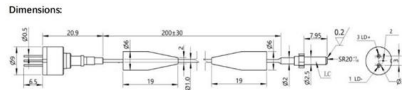

What you need to know about the manufacturing process of distribution

Ever wonder how that metal box controlling your building's power actually gets made? Distribution boxes - the unsung heroes tucked away in utility closets or basements - are more than