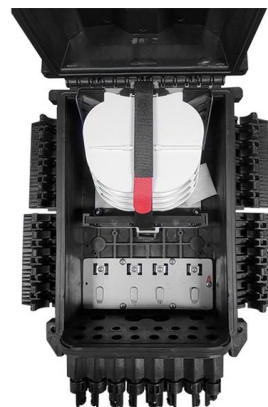

Method Statement for the Installation of Cable Tray, Trunking, and

Separate grounding cable for cable tray, ladders, trunking shall be provided and connected to earth bar. Burs and sharp edges shall be removed prior the installation of the tray, trunking, ladder and