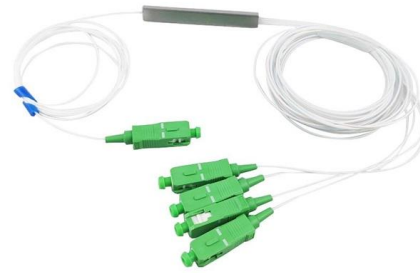

Adam Tas Corridor Energy

Malaysia Instrumentation Cable Tray Accessories

Malaysia Instrumentation Cable Tray Accessories

Cable Tray

Cable Tray, 15U FS RACK (PERFORATED DOOR)
600MM (W)X800MM (D)& nbsp;Cable
TrayandCable Management

CABLE TRAY Supplier Malaysia , CABLE TRAY Distributor Malaysia

Instruction Manual: Suitable for: supporting trays
on cabinet tops or floors,with 120mm height,
other height can be customized. Fit for: tray
width from 100mm to 600mm. Includes: trapeze
bar x1, foot

CABLE TRAY SYSTEM

'GLOBE' Cable Tray System provides durability,
neat appearance, high rigidity, security, and
accessibility. 'GLOBE' Cable Tray System includes

fittings, accessories and requisite hardware.