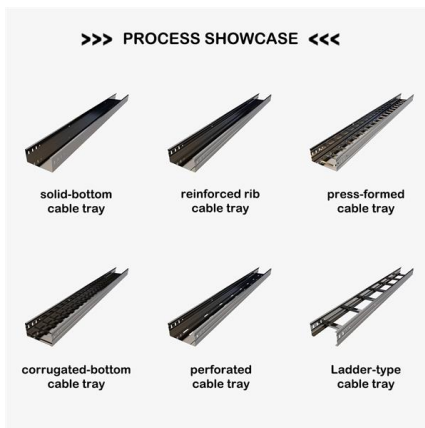

2U Rackmount Servers

High compute in a 2U rack server from 1-socket to 4-socket configuration. Ultra-fast NVMe (PCIe Gen 4) drive bays or expansion slots for GPUs, networking, and

2U Rack Server

A 2U rack server is ideal for high-performance computing, virtualization, cloud hosting, and enterprise applications, offering a balance of power, expandability, and reliability.

2U Servers (1 to 2 CPUs) rackservers

Largest range of 2U rack mount servers available - Supermicro base, Supermicro A+ / Ultra, ASUS & Gigabyte solutions Largest Storage Server capacities in 2U - up to 256TB, ideal for Datacentre