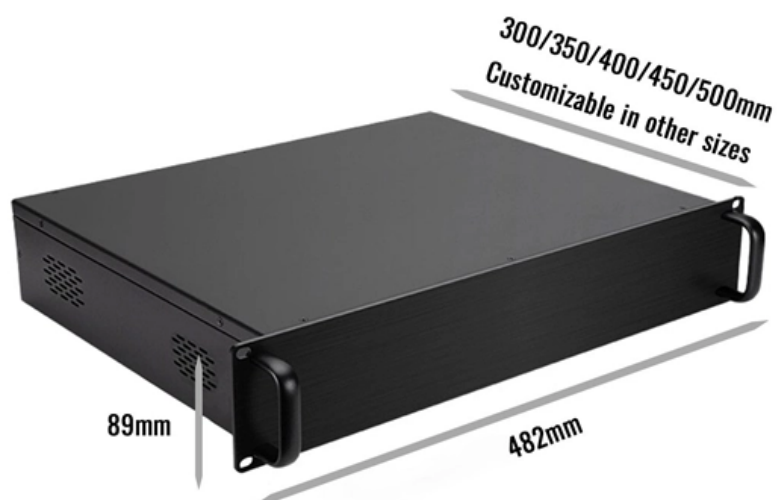

Adam Tas Corridor Energy

Mali Integrated Container Rack 2U

Mali Integrated Container Rack 2U

RackSolutions 2U Secure Wall Mount Server Rack

RackSolutions 2U Secure Wall Mount Rack allows you to securely mount your equipment in 1U-2U of rackable space horizontally or vertically. In-Stock, Order

ICC 2U Fiber Optic Rack Mount Enclosure with

Designed to fit standard 19-inch racks and occupy 2U of rack space, this enclosure includes eight staggered HD-style mounting slots compatible with ICC adapter

2U Rack Server

A 2U rack server is ideal for high-performance computing, virtualization, cloud hosting, and enterprise applications, offering a balance of power, expandability, and reliability.

Optical splitter cassette type refers to the port 2.0mm / 3.0mm slip-on fiber multichannel direct output with a plastic box packaging protection and easy to use.

Optical splitter rack mount type is using metal box packaging which can be installed in 2U frame or cabinet.

Optical splitter ESD box type is made by flame retardant material box or plate packaging. Mainly suitable for cable ports fiber box and wall-mounted terminal box.