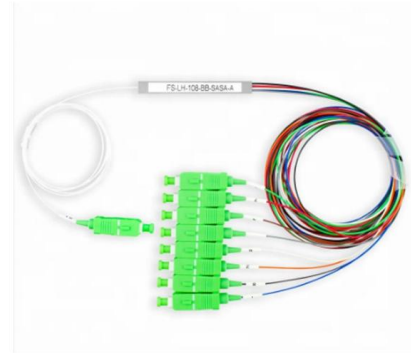

2U Rack Server

Winmate 2U Rack Servers are designed for server room applications and can be mounted. Mounting in 19" rack with 2U height; Fanless cooling i7 Server PC.