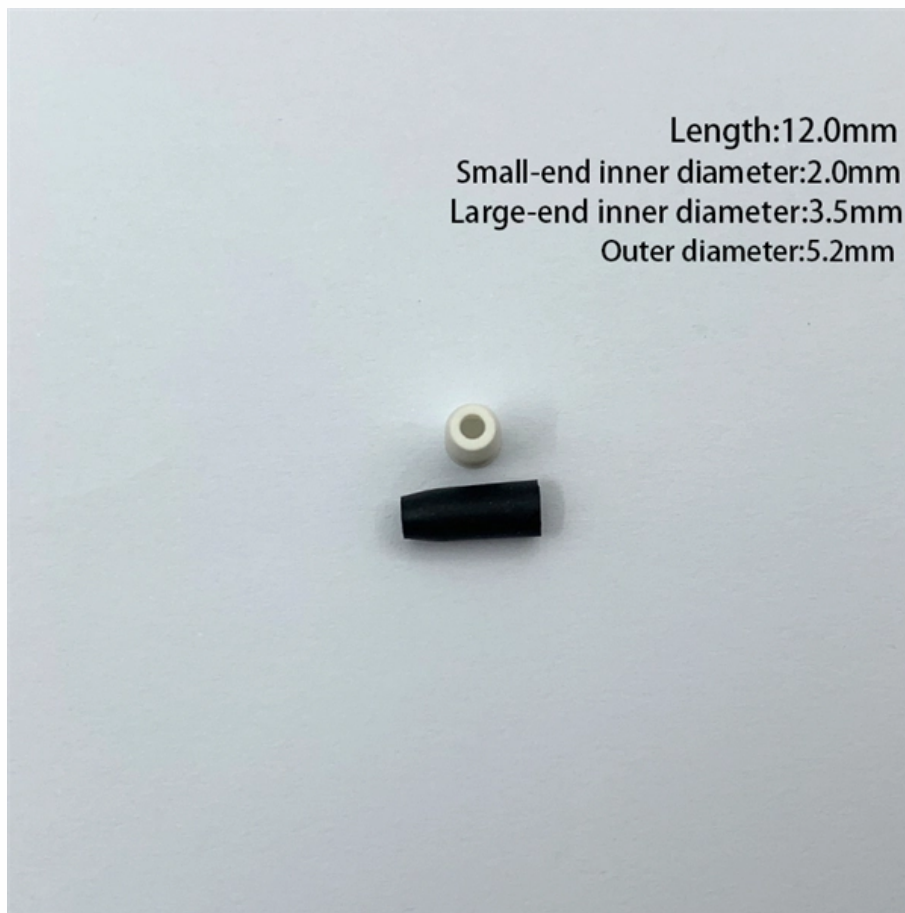

Adam Tas Corridor Energy

Malta Network Patch Panel 2-Core Order

Malta Network Patch Panel 2-Core Order

Cat6 Patch Panel 24 Port including Modules

Electrical Touch Malta - Supplies Store offer wholesale prices on network UTP cable - cat5, cat5e, cat6, cat6a, cat7 plugs, switches, RJ45, IP CCTV camera wire in