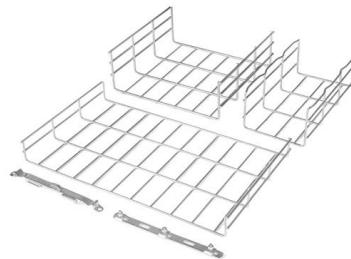

Get a free International shipping quote online

Get a Free Domestic or International Business Shipping Quote Online Packages and pallets, big and small, we can offer you an instant quote for your shipping needs both domestically and internationally.