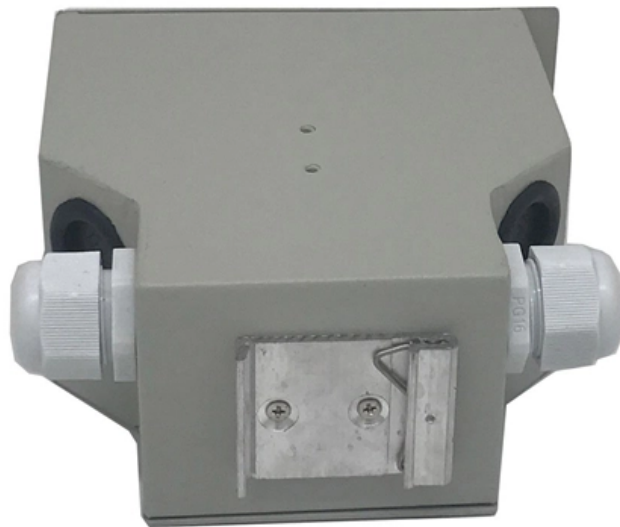

Adam Tas Corridor Energy

Malta Standard Distribution Box Price Quote