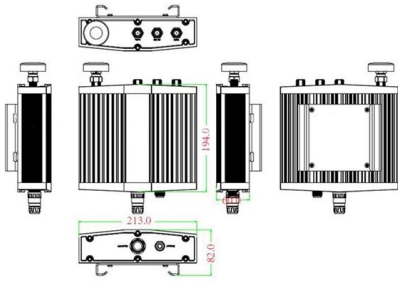

## Master 1 Module Distribution Box IP55

The Master 1 Module Distribution Box IP55 in Grey is a weatherproof electrical distribution box designed to protect electrical connections and circuit breakers

**Mechanical drawing**