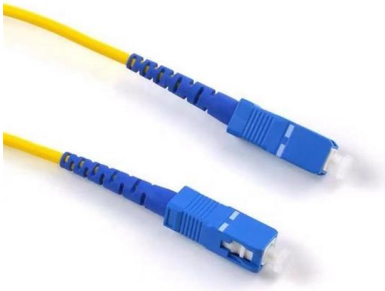

MCE

FLUSH DISTRIBUTION 4MOD GREY OPAQUE* Add to Cart I.D.E. LTD FLUSH DISTRIBUTION 4MOD GREY TRAN* Add to Cart I.D.E. LTD SURFACE DISTN

Elettrocantali 4 Module Surface Mounted Distribution Box IP40

Reversible smoked polycarbonate door. Prepared for terminal block housing and for lid sealing. DIN EN 50022 galvanised steel bar fitted. Cover cap for unused modules supplied. Self-adhesive circuit

Consumer Unit Enclosures

MISTRAL 65 IP65 24 MOD SURF T/LID W/E& N ABB (Bx4) EUR60.99

MCE

BRASS TERMINAL 2 POLE COVERED* Add to Cart I.D.E. LTD DISTRIBUTION BOX 1X3 MODULE* Add to Cart EATON ELECTRIC LIMITED MEMSHIELD