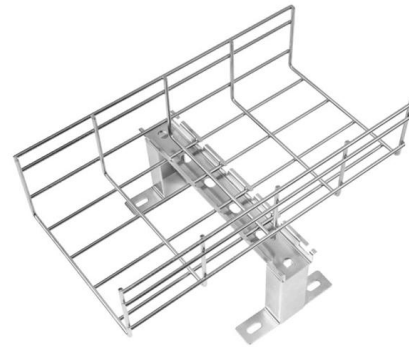

Cold Aisle Containment System Data Center 42u

Cold Aisle Containment System Data Center 42u Network Cabinet, Find Details and Price about Air Aisle Containment Smart Modular Data Center Facilities from

Data Center Solutions

At 42U, we know data centers. With over 20 years of providing cooling, power, monitoring, KVM Over IP and server management solutions to the data center, we are confident that our solutions will help you

Server contained cold aisle / 47U / 42U / data center

A Contained Cold Aisle is made up of two spans of cabinets equipped with front and rear openwork doors. The central corridor between the two spans of racks is covered by tiles, closed at both ends