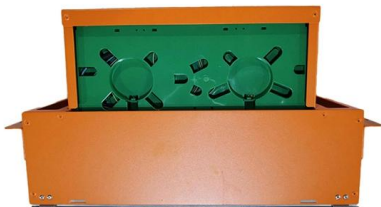

Fiber Optic Splice Enclosure

Fiber splice enclosure box is used for aerial, strand-mount FTTH "tap" locations where drop cables are spliced to distribution cables. There are mainly two types

Distributors: Splice Boxes & Optical Network Terminal

Distributors: Splice boxes, termination boxes & accessories Comprehensive selection of splice boxes, trays and more for your fiber optic network Splice boxes

Plastic Splice Boxes

Plastic Splice Box Attributes: Durability, Protection & Organization Plastic splicing tray boxes are essential components in fiber optic networks, designed to protect delicate splices while ensuring