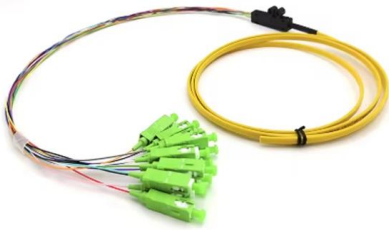

Splice Units|Fiber-Optic Splice

Our Splice Units are small-sized and good for managing fiber-optic cables inside enclosures.

How to Choose the Best Fiber Splicing Boxes: A Complete Buying Guide

When selecting the right fiber splicing boxes for your network infrastructure, prioritize durability, sealing performance, and compatibility with cable types and splice trays. The best choice

Fiber Optic Splice Enclosure

Fiber splice enclosure box is used for aerial, strand-mount FTTH "tap" locations where drop cables are spliced to distribution cables. There are mainly two types

Distributors: Splice Boxes & Optical Network Terminal