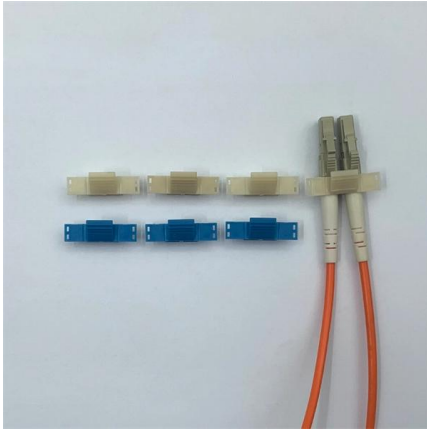

Adam Tas Corridor Energy

Manufacturer of Plastic Optical Cable Splicing Boxes in West Asia

Length:41mm
Small-end inner diameter:3.0mm
Large-end inner diameter:5.0mm
Outer diameter:6.0mm

Manufacturer of Plastic Optical Cable Splicing Boxes in West Asia

Fibconet-Fiber Optic Splice Closure Supplier in China

Fiber Optic Splice closure is a protective device to connect and store optical fibers in outside plants or inside buildings. It provides ample space and

Fiber optic splice box is designed for direct splicing between rising cable and horizontal cable and installed on each level of a Multi-dwelling Unit (MDU) building for fiber to the home (FTTH) applications.