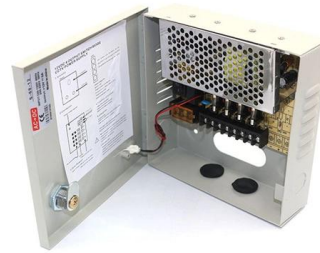

Fiber optic splice box is designed for direct splicing between rising cable and horizontal cable and installed on each level of a Multi-dwelling Unit (MDU) building for fiber to the home (FTTH) applications.

Fiber optic splicing box-AliExpress

When selecting a fiber optic splicing box, it's also important to consider related products such as fiber optic fusion box, fiber optic splice enclosure, fiber optic cable splicing, and fiber optic splicing tools.

Optical Fiber Splice Boxes

Types of Fiber Splice Boxes A fiber splice box (also known as a fiber optic closure or splice enclosure) is a vital component in fiber optic networks that protects and organizes fiber splices. These boxes