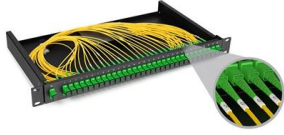

Cable Tray Manufacturer and Accessories in Pakistan

Ladder Cable Tray Manufacturers and Supplier in Pakistan Al Fazal Engineering guarantee your significant cost saving as compared to the other traditional Cable

Best Practice Guide to Cable Ladder and Cable Tray

Cable ladder and cable tray systems The following recommendations are intended to be a practical guide to ensure the safe and proper installation of

Wire and Cable Hanger Products from Legrand Cable Management

Wire and cable hangers minimize support and installation costs. Labor can be reduced by 50%. Learn more about products for smaller runs and cable drops.