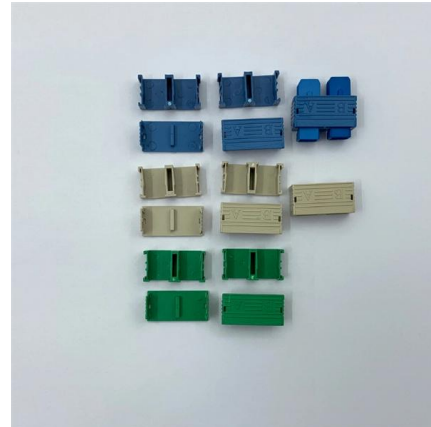

### Electric Box Plug and Socket Distribution Box Industrial

Product Description Product Description Yueqing Beigang Industrial Socket Distribution Box is an electrical distribution device that adopts a plug-in method,

### Which Connectors Are Used in Temporary Power Distribution Boxes?

Explains how E-abel temporary power boxes pair

with industrial waterproof plug and socket systems to deliver safe, fast, and reliable electricity on construction sites.