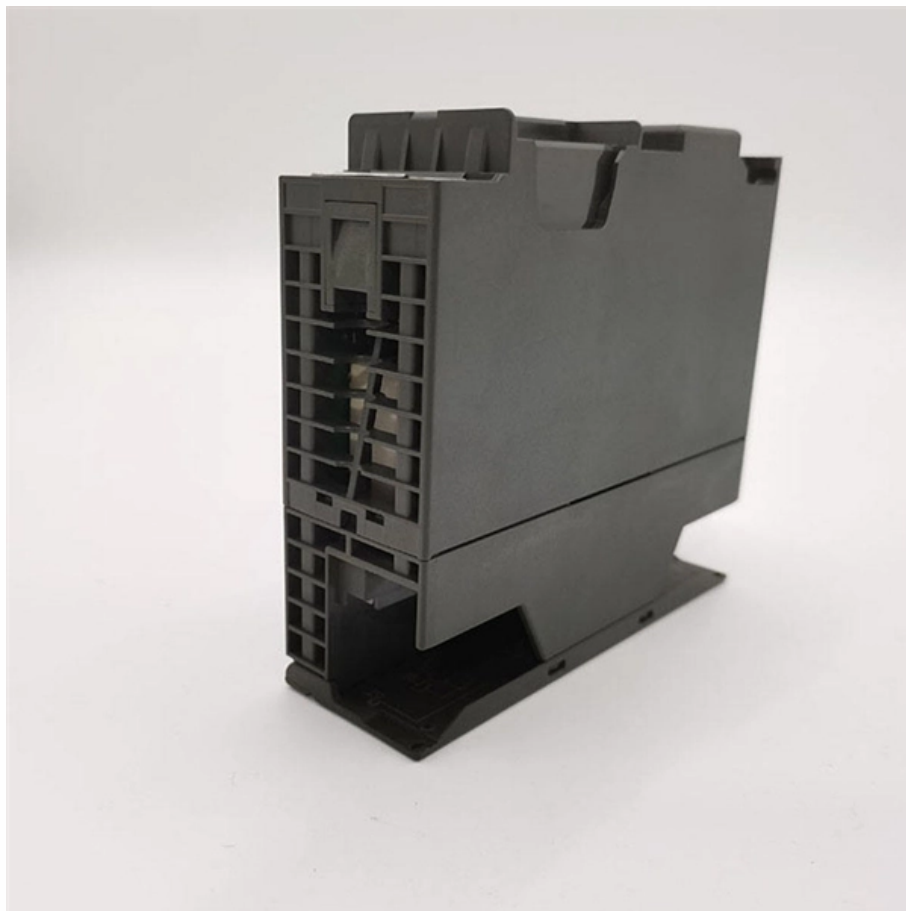

# **Metal cable trays attached to the wall**

## Metal cable trays attached to the wall

---

### The Complete Guide to Cable Trays , Snake Tray

The 701 Series is a hand-bendable cable tray specifically designed to manage metal clad (MC) cables running overhead or attached to walls. Available in a single or