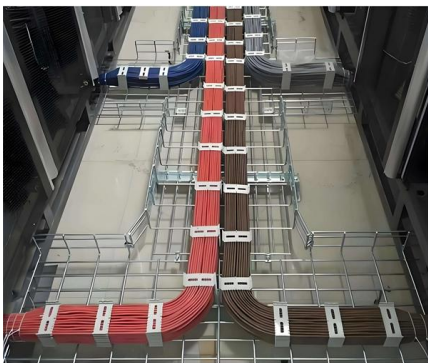

Small Cell Networks and the Evolution of 5G

This is the first blog post in a 2-part series looking at small cell base stations. Part 1 covers the basics of small cells and how they fit into the evolution

What Is Microwave Communication Tower

Microwave communication towers are a fascinating and integral part of modern telecommunications infrastructure. They play a crucial role in transmitting data

Types of Cell Towers and Cell Sites You Need to Know

Cell towers are the physical structures that are designed to support one or more cell sites. Keep reading to learn about the four