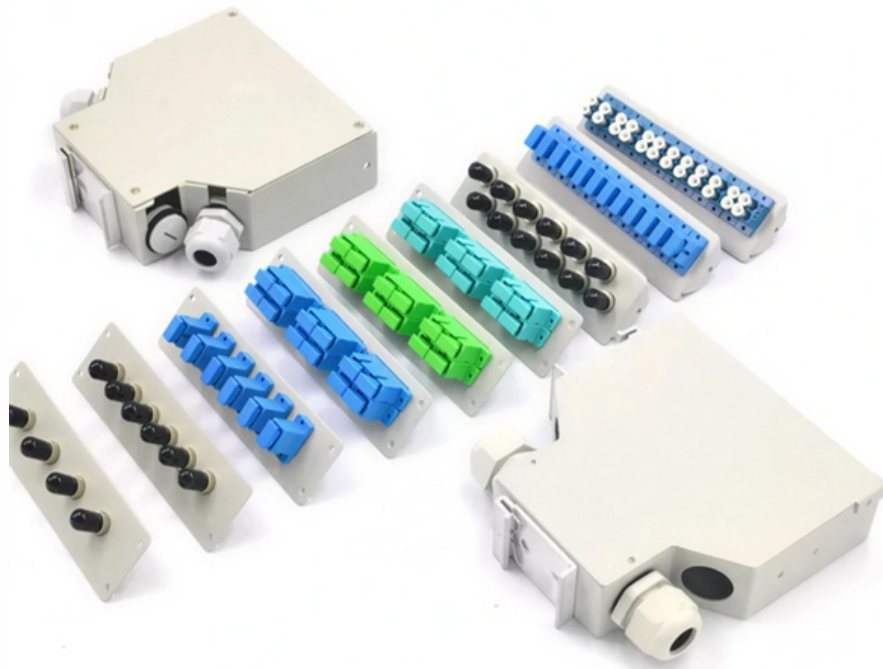

Adam Tas Corridor Energy

Miniature Scene Power Distribution Box

Miniature Scene Power Distribution Box

Miniature Electrical Box

Discover charming miniature electrical boxes for your dollhouse or fairy garden. Explore tiny outlets, switches, and even delivery boxes, perfect for DIY projects and detailed decor.

Understanding Distribution Boxes: A Comprehensive Guide

A distribution box, also known as a power distribution box or electrical distribution box, is

used to distribute electrical power safely to multiple

Electrical Power Distribution Boxes for Temporary Event

Conclusion Power distribution boxes are an integral part of any temporary event setup, ensuring that power is delivered safely and efficiently to

Kelsey Mini powerCON TRUE1 Distribution Box

Kelsey's Mini powerCON TRUE1 power box is part of our range of power distribution units - the ultimate solution for efficient and reliable power distribution in stage,