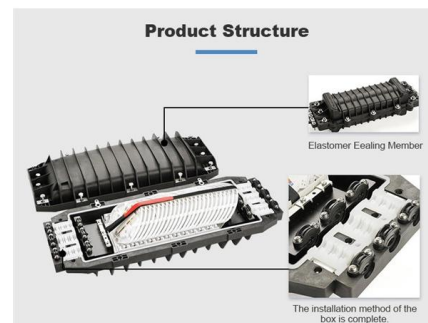

Electrical Distribution/Distro Boxes

Electrical Distribution / Distro Boxes Invest in a quality distribution box if you're working away from a set or studio, or in any environment where you need temporary, portable power. Distro boxes are