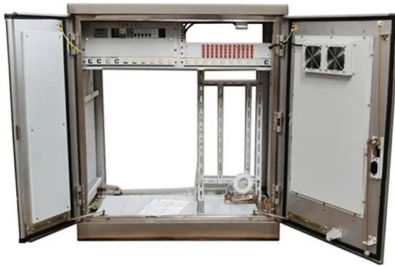

The Complete Guide to Cable Trays , Snake Tray

Learn about the benefits and applications of cable trays, and the specific advantages of using Snake Tray products.

monaco fireproof ladder-type cable tray , etrailer

Browse through our comprehensive selection of monaco fireproof ladder-type cable tray to pinpoint the perfect solution for your needs.