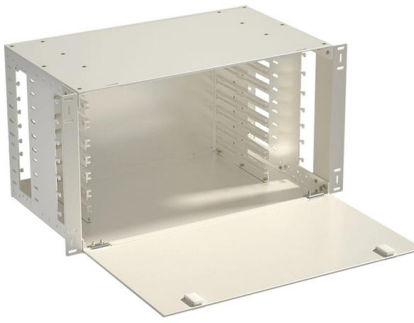

Shop Ubiquiti Networks UniFi Aggregation Switch is a Managed Layer 2 Switch with, W125916184 (Managed Layer 2 Switch with Eight 10G SFP+ Ports. USW-Aggregation, Managed, L2, None, Rack

Arista 800G Transceivers and Cables: Q& A

Easy aggregation of 400G links: All 800G/port systems can be configured as 2x 400G, and all Arista 800G optics allow 2 physically distinct 400GE links without the need for optical breakout cables.

Omada Pro 48-Port 10G Stackable L3 Managed

48x 10 Gbps SFP+ slots and 4x 100 Gbps QSFP28 slots Physical stacking for built-in redundancy and performance L3 Features: OSPF, BGP, IS-IS, VRRP, PIM

Switch Hi-Capacity Aggregation

more 1 video Hi-Capacity Aggregation USW-Pro-Aggregation 856,00 EUR Sold Out A 32-port, Layer 3 switch made for high-capacity 10G SFP+ and 25G SFP28