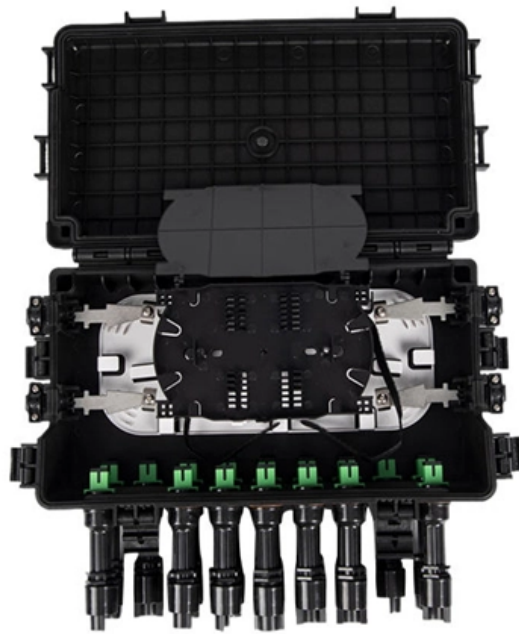

Adam Tas Corridor Energy

Morocco Aggregation Switch LPO

Morocco Aggregation Switch LPO

Ubiquiti UniFi Switch Pro Aggregation (USW-Pro)

This rack-mountable switch also offers 760 Gbps switching capacity and features a 1.3" LCM color touchscreen that concisely displays key system and connection

Layer 3 switch with (28) 10G SFP+ ports and (4) 25G SFP28 ports. The Switch Pro Aggregation is a

fully managed, Layer 3 switch with (28) 10G SFP+ ports and (4) 25G SFP28 ports

Ubiquiti UniFi USW-PRO-AGGREGATION 28-port L3