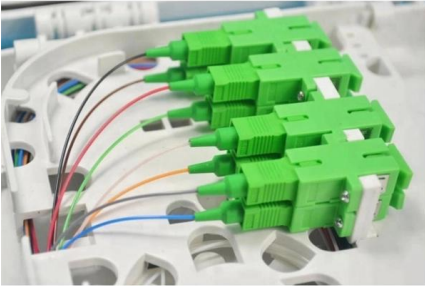

Mozambique Fiber Optic Fusion Splice Box 2 Cores