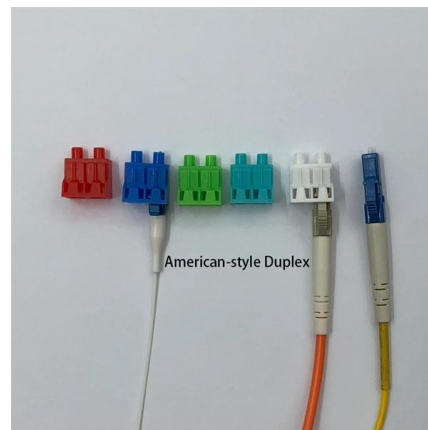

Mozambique Ethernet Switch Market (2025-2031) , Competitive,

6Wresearch actively monitors the Mozambique Ethernet Switch Market and publishes its comprehensive annual report, highlighting emerging trends, growth drivers, revenue analysis, and forecast outlook.